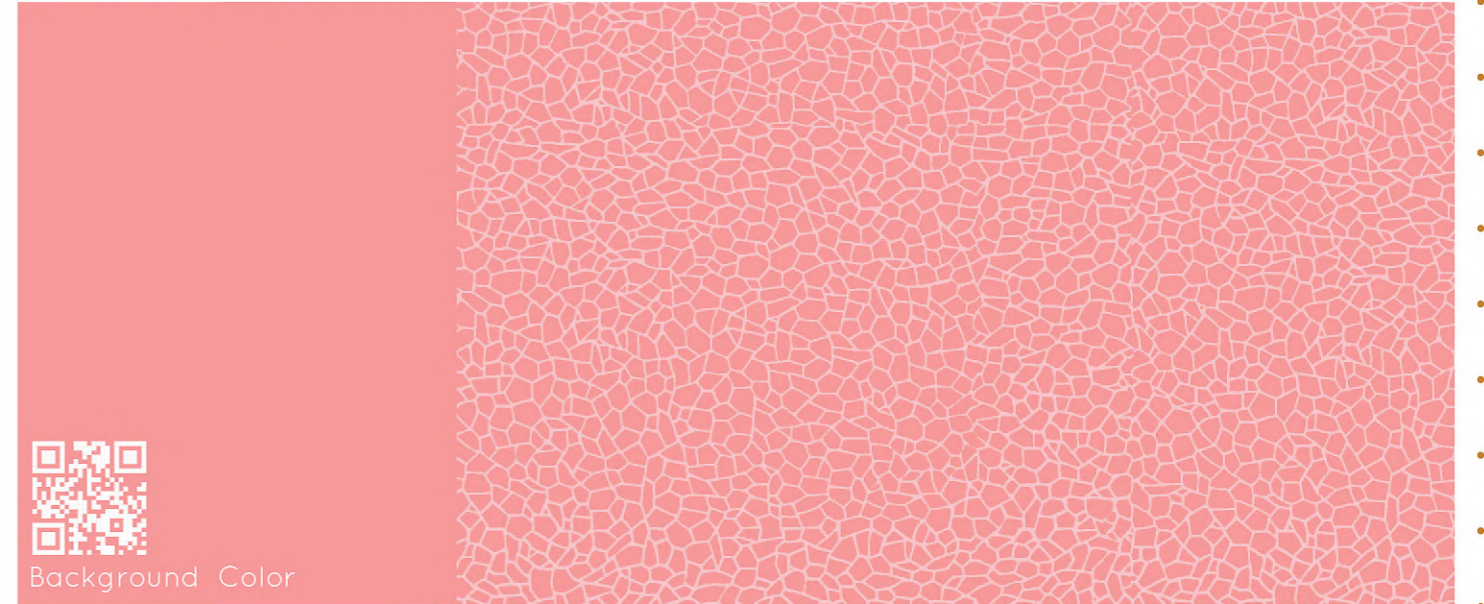

Scale 1/1 8 6 4 2cm 0

Pattern Style Illusion

CD-20