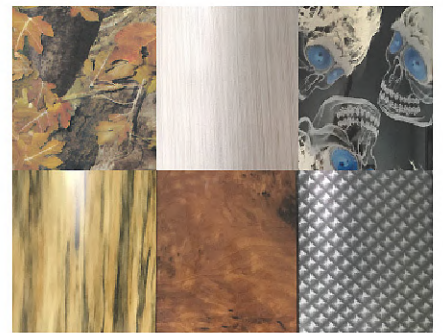

top view working space with laptop,marble background

Scale 1/2 6 4 2cm 0

Scale 1/1 6 4 2cm 0

Our Services

- 1 WATER TRANSFER PRINTING FILM
- 2 DIGITAL WATER TRANSFER PRINTING FILM
- 3 HEAT TRANSFER PRINTING FILM
- 4 TT METAL LAMINATED FILM
- 5 HEAT RELEASE TRANSFER PRINTING FILM
- 6 ET IN MOLD COMBINATION FILM
- 7 FUNCTIONAL MULTI COLOR BREATHABLE & WATERPROOF FILM
- 8 PROFESSIONAL WATER T RANSFER PRINTING SERVICE
- 9 EQUIPMENT & TECHNOLOGY TRANSFER