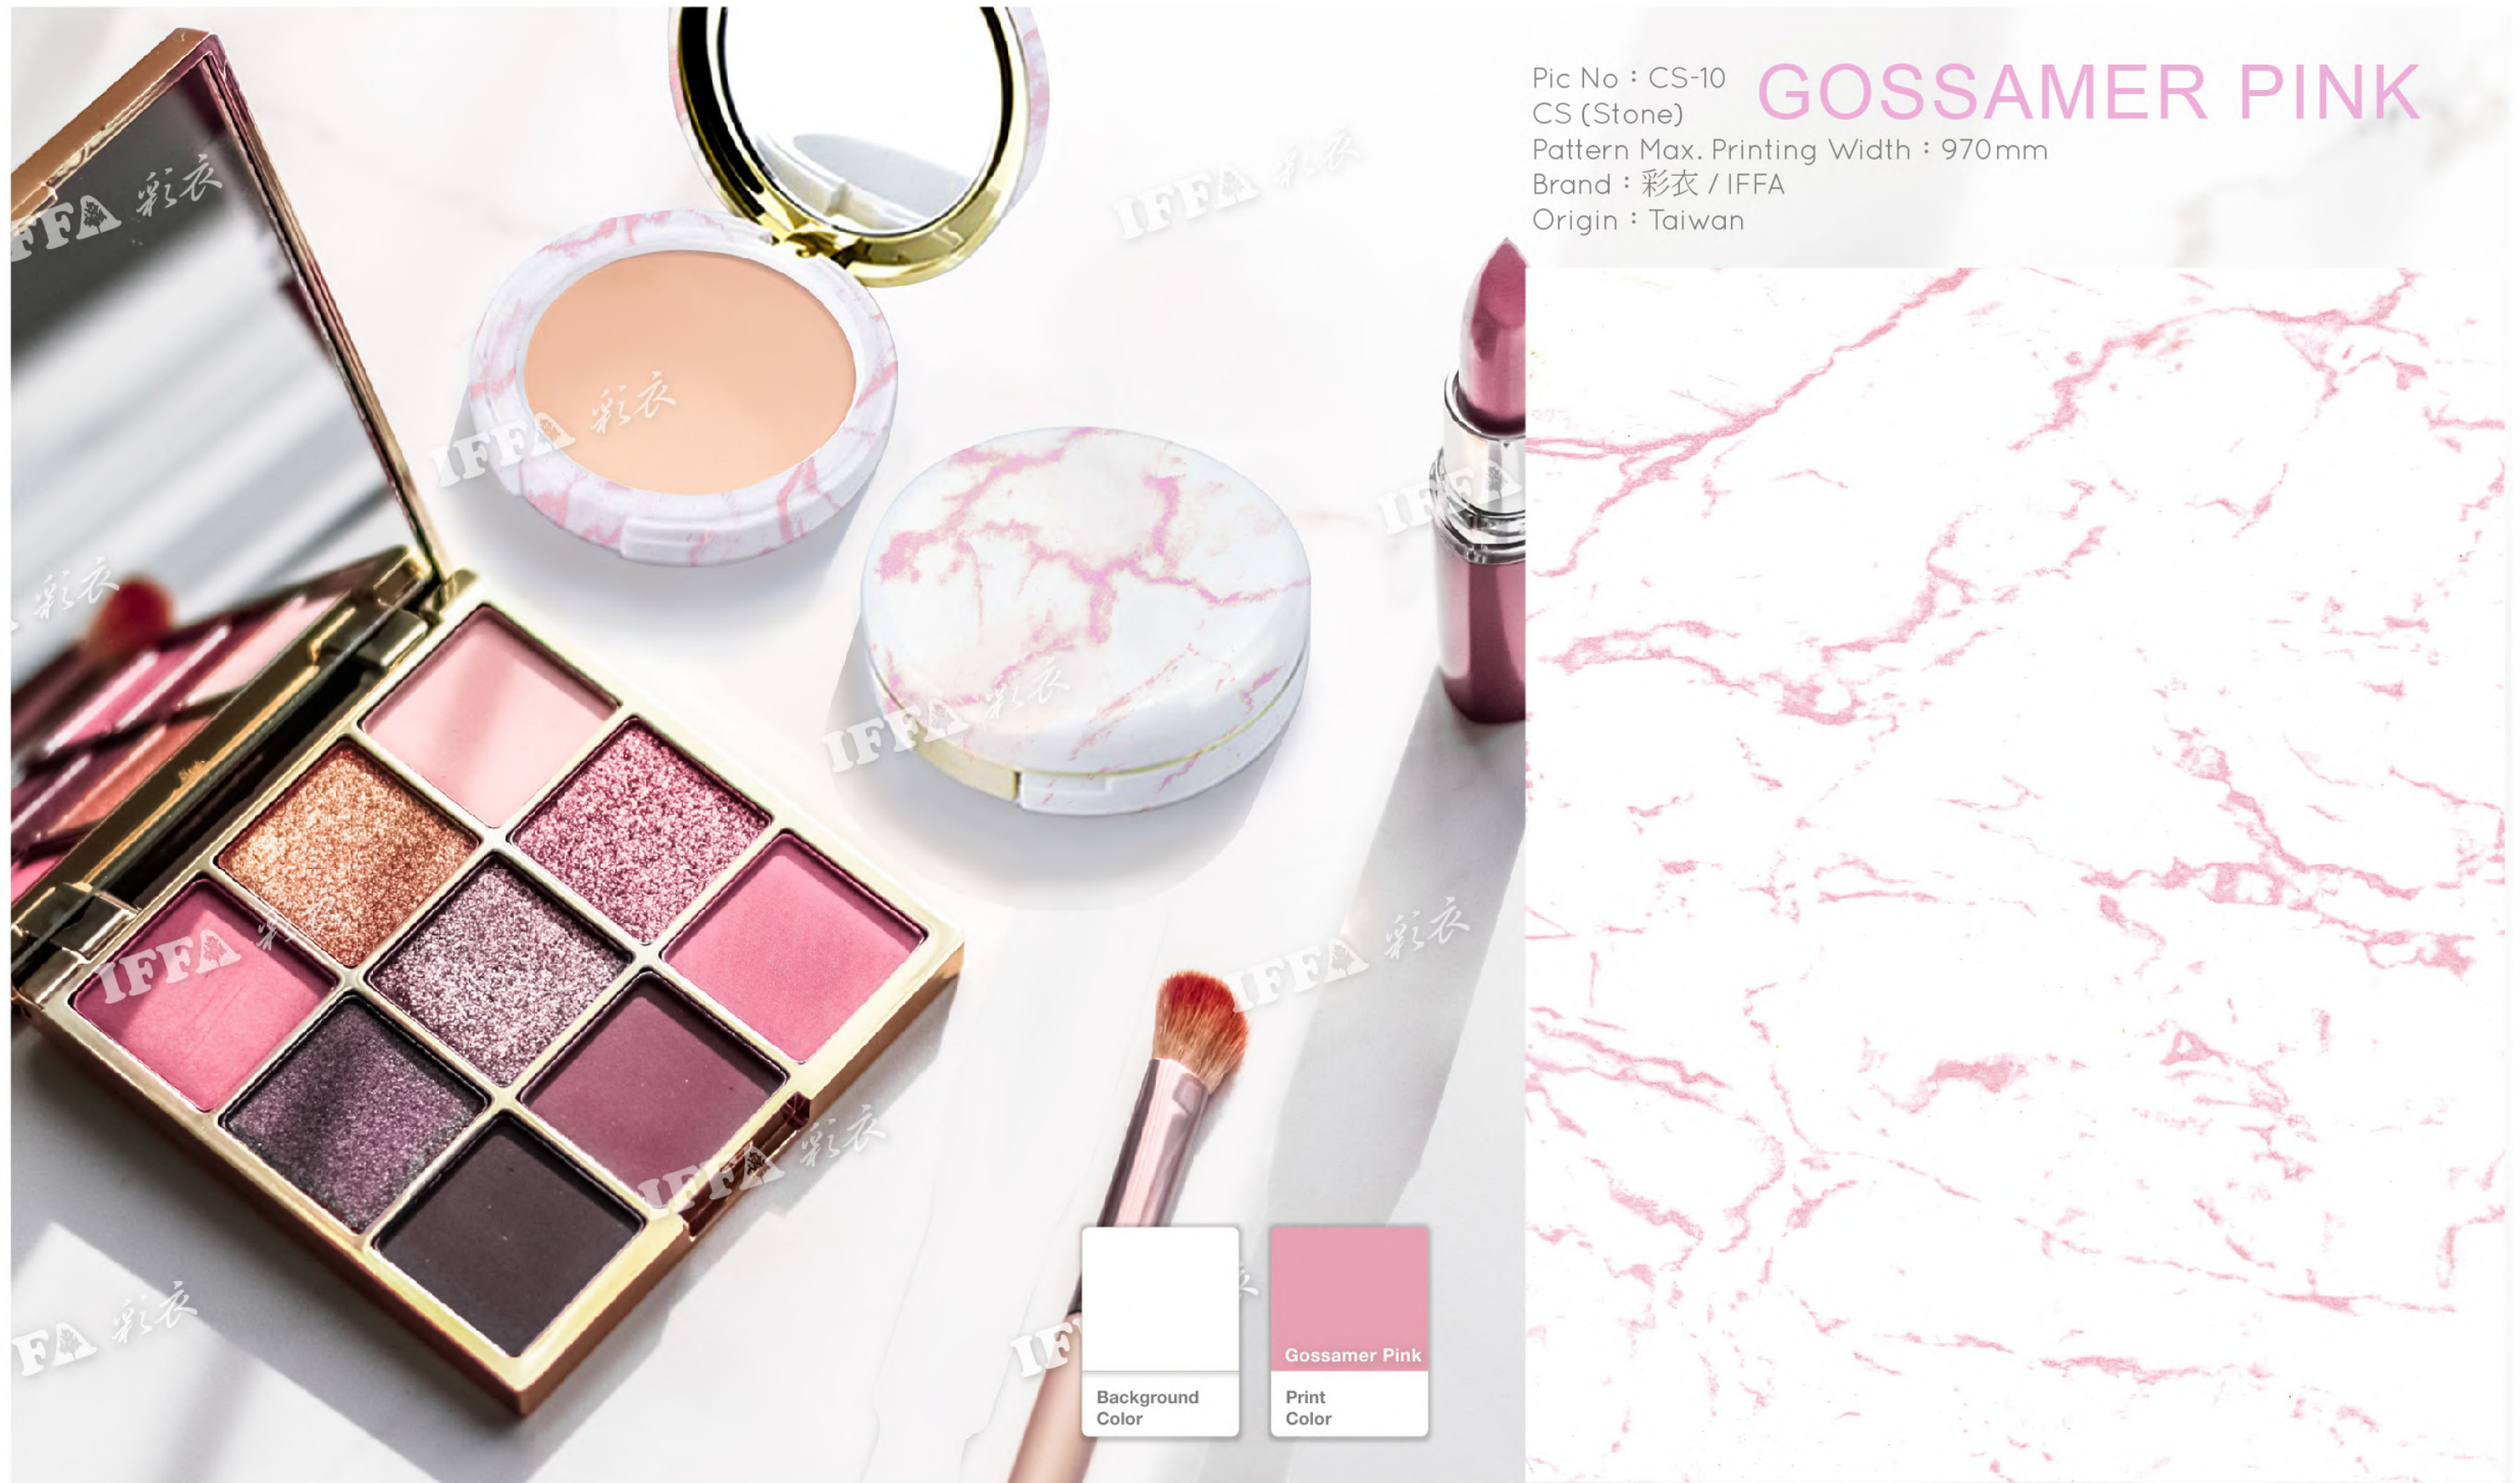

Lipstick ▶ CS-74

Cosmetics tools ▶ CS-73

Blush ▶ CS-10-Gossamer-Pink

Brush ▶ CS-10-Kelly-Green

Nail polish ▶ CS-10-Spun-Sugar

Care products ▶ CS-10-Basil-Green

Lipstick ▶ CS-74

Pic No : CS-74
 CS (Stone)
 Pattern Max. Printing Width : 1224mm
 Brand : 彩衣 / IFFA
 Origin : Taiwan

IFFA 彩衣 CS-73
www.cchcubic.com

Pic No : CS-73
CS (Stone)
Pattern Max. Printing Width : 1224mm
Brand : 彩衣 / IFFA
Origin : Taiwan

Cosmetics tools ▶ CS-73

Pic No : CS-10
CS (Stone)
Pattern Max. Printing Width : 970mm
Brand : 彩衣 / IFFA
Origin : Taiwan

GOSSAMER PINK

Background Color	Gossamer Pink
Print Color	

Pic No : CS-10
CS (Stone)
Pattern Max. Printing Width : 970mm
Brand : 彩衣 / IFFA
Origin : Taiwan

KELLY GREEN

Kelly Green
Print Color

Background Color

Pic No : CS-10
CS (Stone)
Pattern Max. Printing Width : 970mm
Brand : 彩衣 / IFFA
Origin : Taiwan

SPUN SUGAR

Spun Sugar
Print Color

Background Color

CHENG CHANG HSING INDUSTRIAL CO., LTD.

<http://www.cchcubic.com>