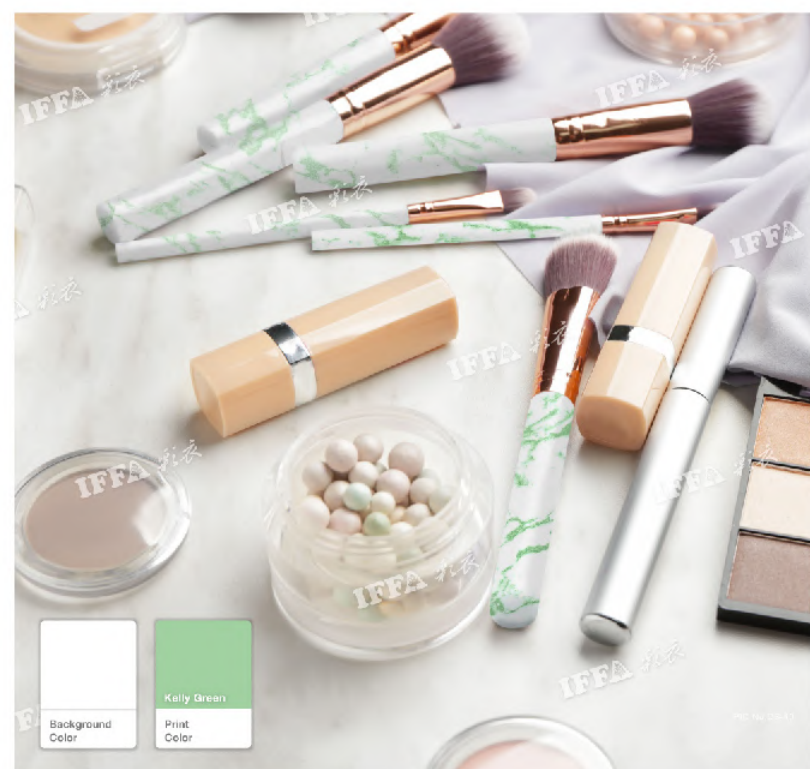

Lipstick ▶ CS-74

Cosmetics tools ▶ CS-73

Blush ▶ CS-10-Gossamer-Pink

Brush ▶ CS-10-Kelly-Green

Nail polish ▶ CS-10-Spun-Sugar

Care products ▶ CS-10-Basil-Green

Lipstick ▶ CS-74

Pic No : CS-74
 CS (Stone)
 Pattern Max. Printing Width : 1224mm
 Brand : 彩衣 / IFFA
 Origin : Taiwan

IFFA 彩衣 CS-73
www.cchcubic.com

Pic No : CS-73
CS (Stone)
Pattern Max. Printing Width : 1224mm
Brand : 彩衣 / IFFA
Origin : Taiwan

Cosmetics tools ▶ CS-73

Pic No : CS-10
CS (Stone)
Pattern Max. Printing Width : 970mm
Brand : 彩衣 / IFFA
Origin : Taiwan

GOSSAMER PINK

Background Color	Gossamer Pink
Print Color	

Pic No : CS-10
CS (Stone)
Pattern Max. Printing Width : 970mm
Brand : 彩衣 / IFFA
Origin : Taiwan

KELLY GREEN

Kelly Green
Print Color

Background Color

Pic No : CS-10
CS (Stone)
Pattern Max. Printing Width : 970mm
Brand : 彩衣 / IFFA
Origin : Taiwan

SPUN SUGAR

Spun Sugar
Print Color

Background Color

CHENG CHANG HSING INDUSTRIAL CO., LTD.

<http://www.cchcubic.com>