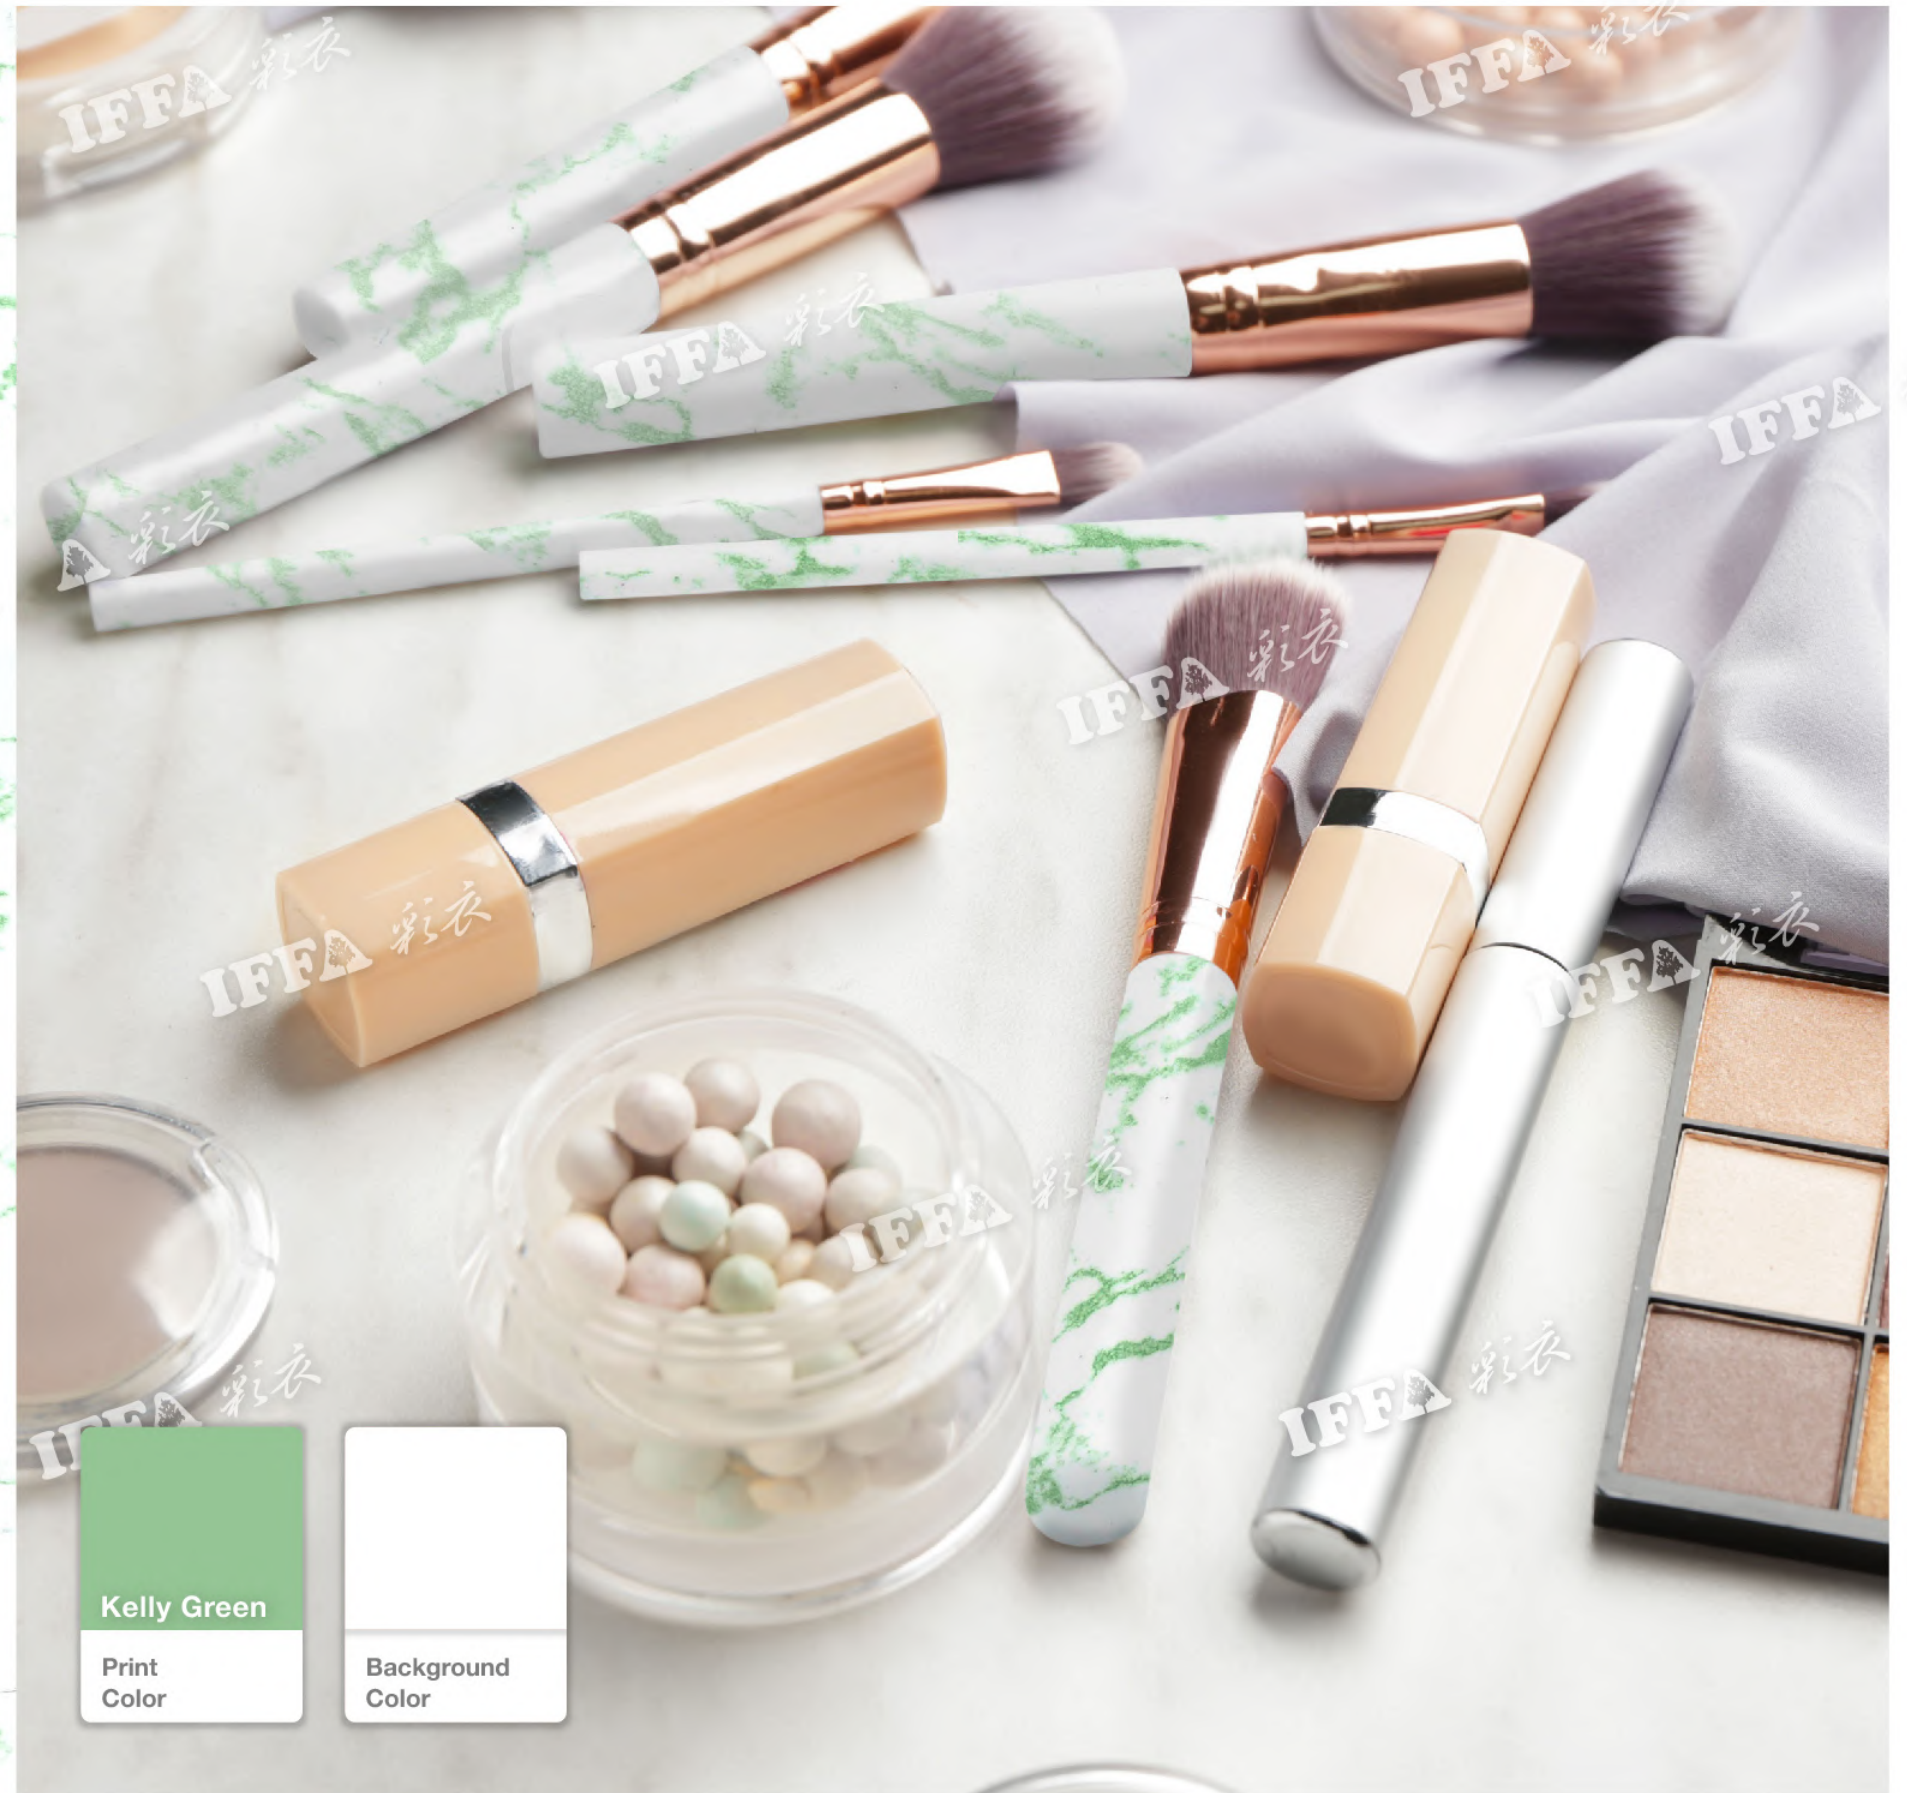

Lipstick ▶ CS-74

Cosmetics tools ▶ CS-73

Blush ▶ CS-10-Gossamer-Pink

Brush ▶ CS-10-Kelly-Green

Nail polish ▶ CS-10-Spun-Sugar

Care products ▶ CS-10-Basil-Green

Lipstick ▶ CS-74

Pic No : CS-74
 CS (Stone)
 Pattern Max. Printing Width : 1224mm
 Brand : 彩衣 / IFFA
 Origin : Taiwan

IFFA 彩衣 CS-73
www.cchcubic.com

Pic No : CS-73
CS (Stone)
Pattern Max. Printing Width : 1224mm
Brand : 彩衣 / IFFA
Origin : Taiwan

Cosmetics tools ▶ CS-73

Pic No : CS-10
CS (Stone)
Pattern Max. Printing Width : 970mm
Brand : 彩衣 / IFFA
Origin : Taiwan

GOSSAMER PINK

Background Color	Gossamer Pink
Print Color	

Pic No : CS-10
CS (Stone)
Pattern Max. Printing Width : 970mm
Brand : 彩衣 / IFFA
Origin : Taiwan

KELLY GREEN

Kelly Green
Print Color

Background Color

Pic No : CS-10
CS (Stone)
Pattern Max. Printing Width : 970mm
Brand : 彩衣 / IFFA
Origin : Taiwan

SPUN SUGAR

Spun Sugar
Print Color

Background Color

CHENG CHANG HSING INDUSTRIAL CO., LTD.

<http://www.cchcubic.com>