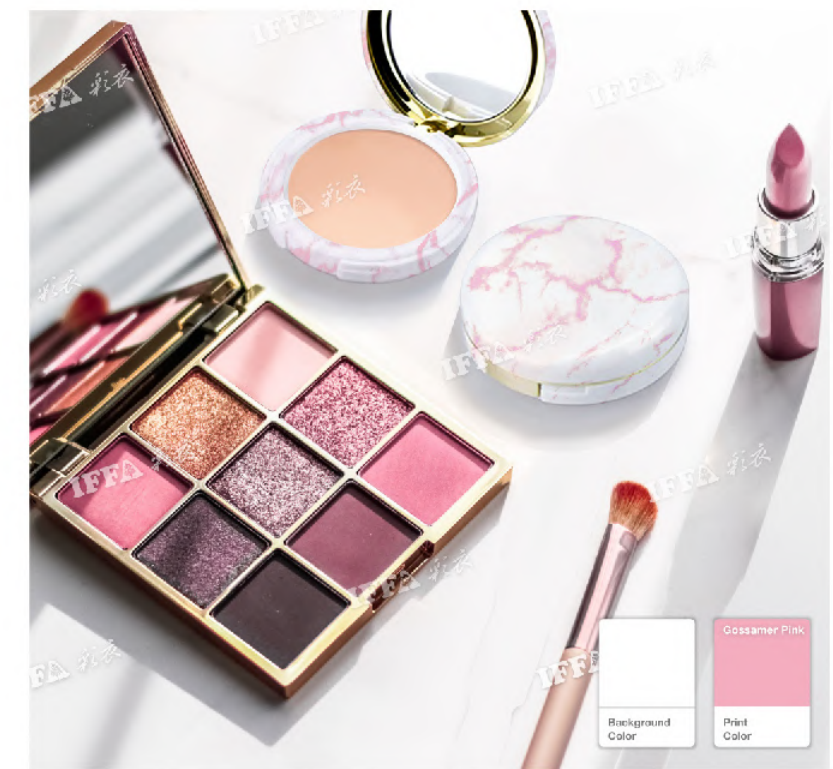

Lipstick ▶ CS-74

Cosmetics tools ▶ CS-73

Blush ▶ CS-10-Gossamer-Pink

Brush ▶ CS-10-Kelly-Green

Nail polish ▶ CS-10-Spun-Sugar

Care products ▶ CS-10-Basil-Green

Lipstick ▶ CS-74

Pic No : CS-74
 CS (Stone)
 Pattern Max. Printing Width : 1224mm
 Brand : 彩衣 / IFFA
 Origin : Taiwan

GOSSAMER PINK

Background Color	Gossamer Pink
Print Color	

Pic No : CS-10
CS (Stone)
Pattern Max. Printing Width : 970mm
Brand : 彩衣 / IFFA
Origin : Taiwan

KELLY GREEN

Kelly Green
Print Color

Background Color

Pic No : CS-10
CS (Stone)
Pattern Max. Printing Width : 970mm
Brand : 彩衣 / IFFA
Origin : Taiwan

SPUN SUGAR

Spun Sugar
Print Color

Background Color

CHENG CHANG HSING INDUSTRIAL CO., LTD.

<http://www.cchcubic.com>