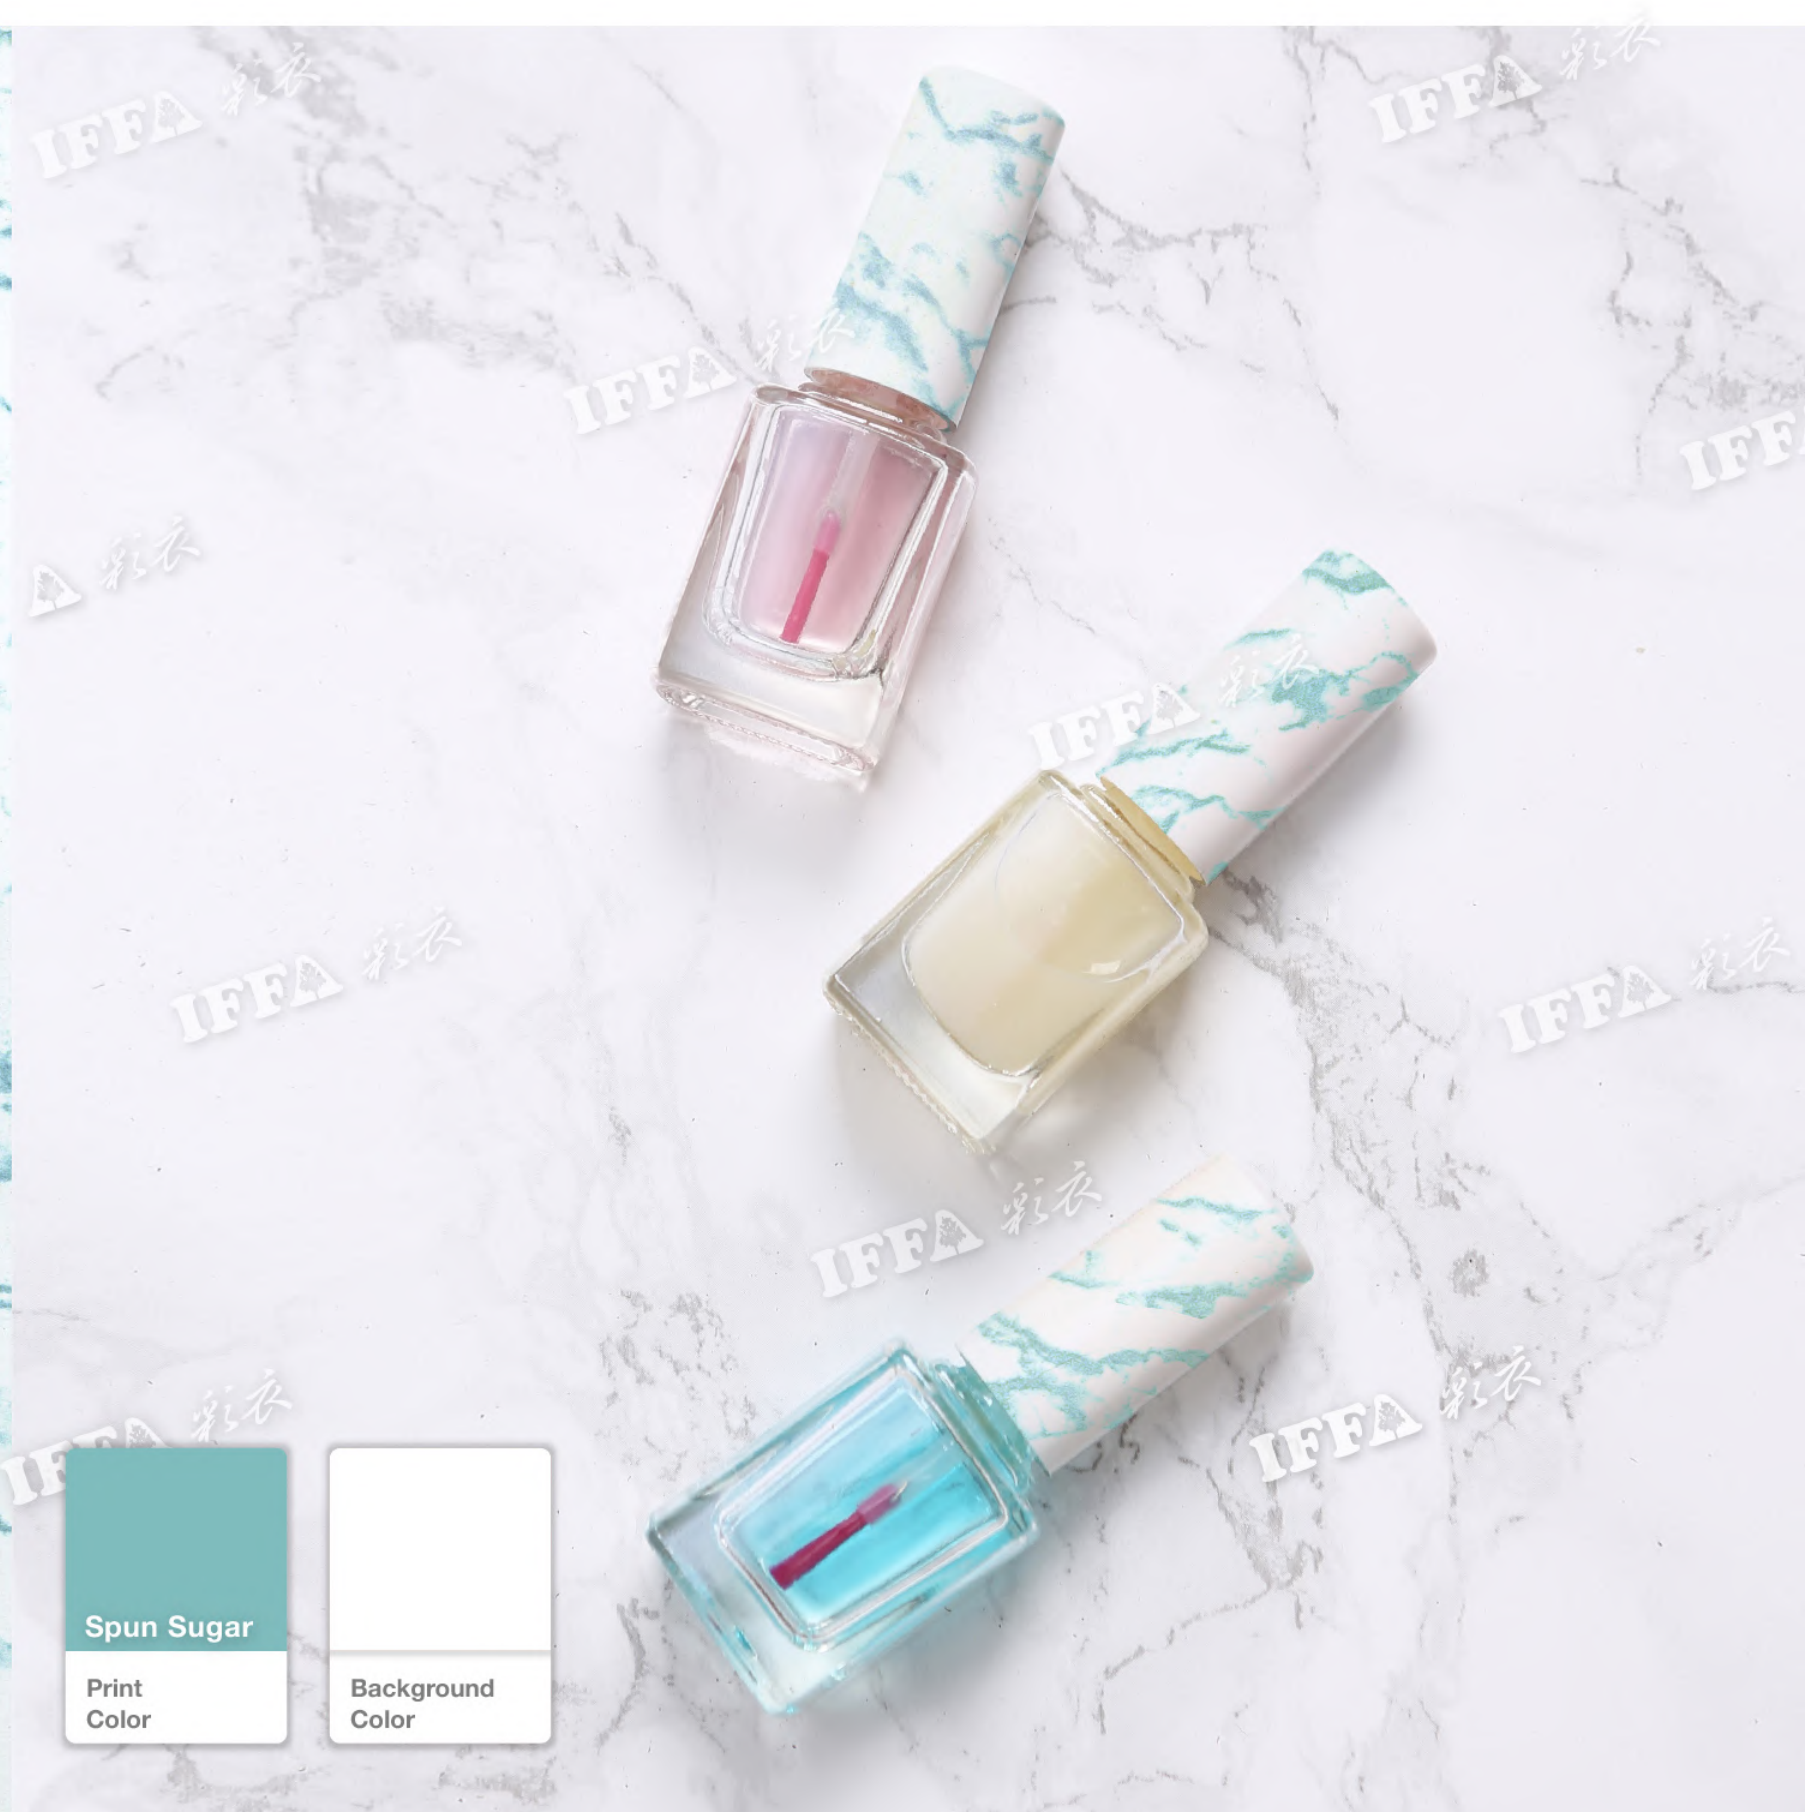

Lipstick ▶ CS-74

Cosmetics tools ▶ CS-73

Blush ▶ CS-10-Gossamer-Pink

Brush ▶ CS-10-Kelly-Green

Nail polish ▶ CS-10-Spun-Sugar

Care products ▶ CS-10-Basil-Green

Lipstick ▶ CS-74

Pic No : CS-74
 CS (Stone)
 Pattern Max. Printing Width : 1224mm
 Brand : 彩衣 / IFFA
 Origin : Taiwan

GOSSAMER PINK

Background Color	Gossamer Pink
Print Color	

Pic No : CS-10
CS (Stone)
Pattern Max. Printing Width : 970mm
Brand : 彩衣 / IFFA
Origin : Taiwan

KELLY GREEN

Kelly Green
Print Color

Background Color

Pic No : CS-10
CS (Stone)
Pattern Max. Printing Width : 970mm
Brand : 彩衣 / IFFA
Origin : Taiwan

SPUN SUGAR

Spun Sugar
Print Color

Background Color

CHENG CHANG HSING INDUSTRIAL CO., LTD.

<http://www.cchcubic.com>