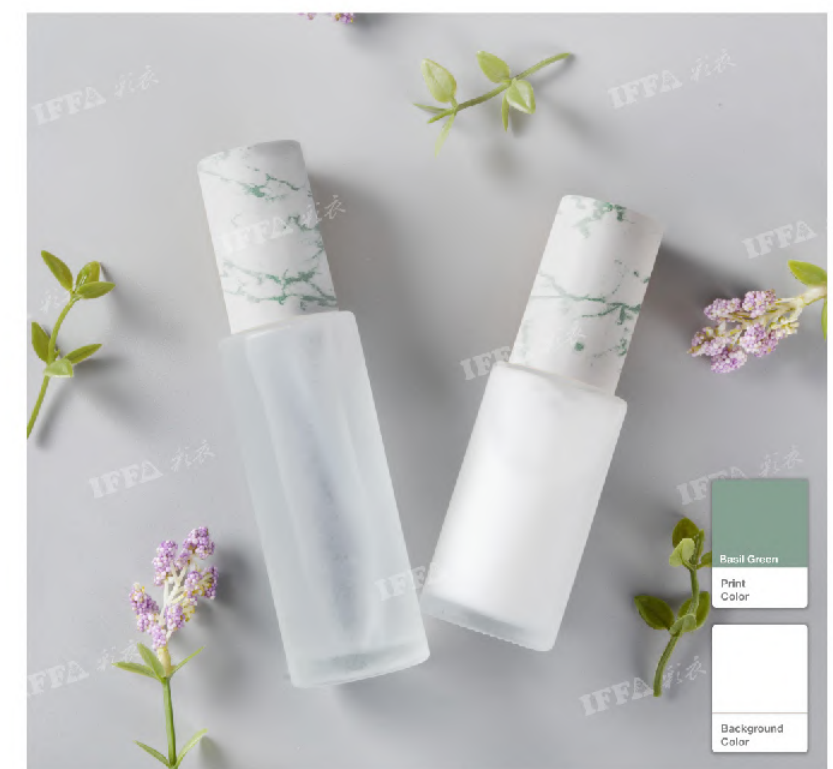

Lipstick ▶ CS-74

Cosmetics tools ▶ CS-73

Blush ▶ CS-10-Gossamer-Pink

Brush ▶ CS-10-Kelly-Green

Nail polish ▶ CS-10-Spun-Sugar

Care products ▶ CS-10-Basil-Green

Lipstick ▶ CS-74

Pic No : CS-74
 CS (Stone)
 Pattern Max. Printing Width : 1224mm
 Brand : 彩衣 / IFFA
 Origin : Taiwan

IFFA 彩衣 CS-73
www.cchcubic.com

Pic No : CS-73
CS (Stone)
Pattern Max. Printing Width : 1224mm
Brand : 彩衣 / IFFA
Origin : Taiwan

Cosmetics tools ▶ CS-73

Pic No : CS-10
CS (Stone)
Pattern Max. Printing Width : 970mm
Brand : 彩衣 / IFFA
Origin : Taiwan

GOSSAMER PINK

Background Color	Gossamer Pink
Print Color	

Pic No : CS-10
CS (Stone)
Pattern Max. Printing Width : 970mm
Brand : 彩衣 / IFFA
Origin : Taiwan

KELLY GREEN

Kelly Green
Print Color

Background Color

Pic No : CS-10
CS (Stone)
Pattern Max. Printing Width : 970mm
Brand : 彩衣 / IFFA
Origin : Taiwan

SPUN SUGAR

Spun Sugar
Print Color

Background Color

CHENG CHANG HSING INDUSTRIAL CO., LTD.

<http://www.cchcubic.com>